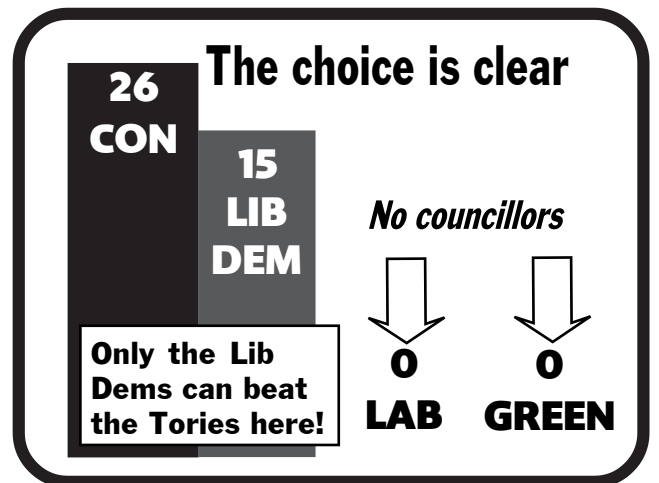

Planning Matters

The Conservatives who lead Uttlesford District Council have introduced planning policies to allow more large shops outside of town centres. Do you support this?

1. ☐ Yes   ☐ No   ☐ Don't mind

Any other comments?

ID Cards

Do you support the Government's plans for compulsory ID cards with a database of all your personal details?

1. ☐ Yes   ☐ No

Anything Else?

Do you have any other issues that you would like to raise with us? Please use this box to detail any issues you may have and feel free to enclose a separate piece of paper if you need more space.

Help Us To Help You

I can help the local Liberal Democrats by:

- ☐ Delivering 50 or so leaflets in my area
- ☐ Putting up a poster at election time
- ☐ Joining the party. Please contact me.

**Return to: Liberal Democrats
Freepost CL2702,
Stansted CM24 8BR.**

The Environment

How concerned are you about global warming and climate change?

1. ☐ A lot   ☐ A little   ☐ Not a lot

Lib Dems believe that polluters should pay the costs of repairing the damage that they cause to the environment. Do you agree?

1. ☐ Yes   ☐ No

Do you support the decision of Uttlesford District Council to refuse planning permission for the expansion of Stansted Airport?

1. ☐ Yes   ☐ No

Any other comments?

Your views

If there were an election tomorrow which party would you be most likely to support?

Election Type:	Council	General
Liberal Democrats	☐	☐
Conservative	☐	☐
Labour	☐	☐
Greens	☐	☐
Lib Dems or Conservative	☐	☐
Lib Dems or Labour	☐	☐
Lib Dems or Greens	☐	☐
Other (_____)		

Thank you for your time!