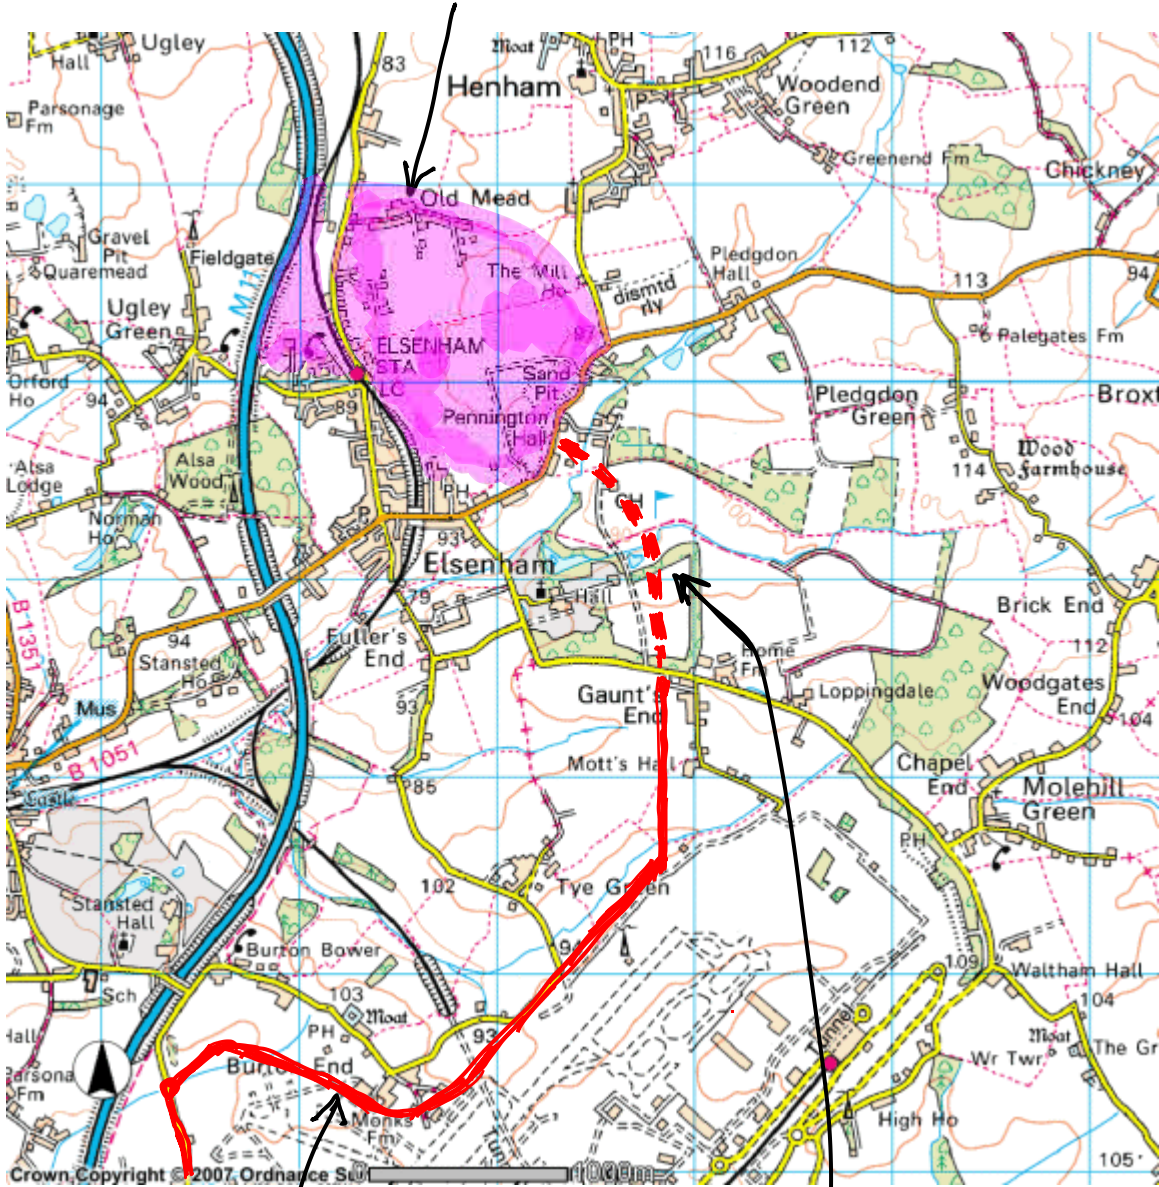

Elsenham-Henham NewTown

BAA's Runway 2 proposed link road from M11 to Gaunt's End.

1 Km extension of BAA road to Uttlesford's preferred option new town at Elsenham - Henham.

Image reproduced with kind permission of Ordnance Survey and Ordnance Survey of Northern Ireland.